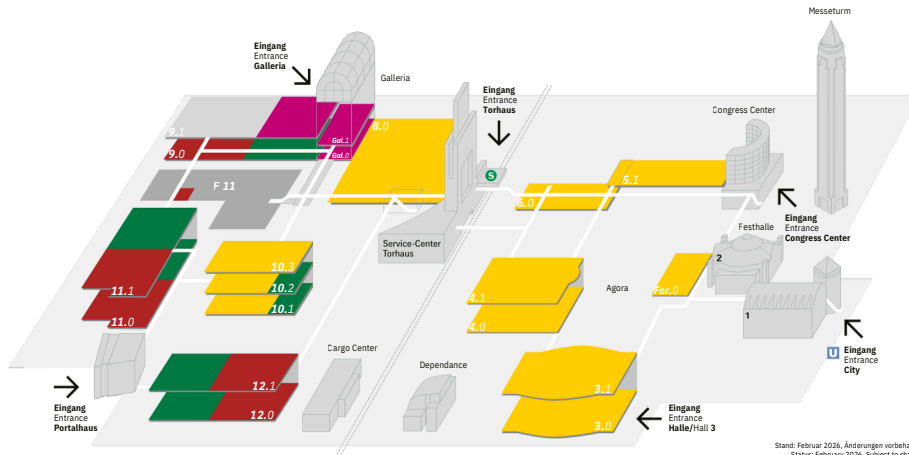

- Licht
  Lighting
- Elektrotechnik
  Electrical engineering
- Haus und Gebäudeautomation
  Home and building automation
- Power Festival inkl. Werkstattstraße
  Power Festival incl. Werkstattstraße

8. – 13. 3. 2026

Frankfurt am Main

Forum 0 Halle/Hall 3.0 Halle/Hall 3.1 Halle/Hall 4.0 Halle/Hall 4.1	Technische Leuchten Technical lighting Technische Leuchten Technical lighting Technische Leuchten, Technische designorientierte Leuchten, Dekorative Leuchten Technical lighting, technical design-oriented lighting, decorative lighting Straßenleuchten, Außenleuchten für Parks, Fußgängerzonen und öffentliche Plätze, Urban Lighting Street lighting, outdoor lighting for parks, pedestrian zones and public places, urban lighting Technische Leuchten u. a. für Sonderanwendungen, Not und Industriebeleuchtung Technical lighting for special applications, e.g. emergency and industrial lighting	Halle/Hall 5.1 Halle/Hall 6.0 Halle/Hall 8.0 Halle/Hall 9.0 Halle/Hall 9.1 Hallen/Halls 10.1, 10.2, 10.3	Technische Leuchten Technical lighting Dekorative Leuchten, Vollsortimenter Decorative lighting, full range companies Lichttechnische Komponenten und Zubehör, LED Chips und Packaging, Lichtquellen, Lichtmanagement Components for lighting technology and accessories, LED chips and packaging, light sources and management Haus und Gebäudeautomation, Elektrotechnik Home and building automation, electrical engineering Power Festival, Arbeitssicherheitsseminare Power Festival, Asia Selection, asiatische Länderbeteiligungen Asia selection, asian pavilions	Halle/Hall 11.0 Halle/Hall 11.1 Hallen/Halls 12.0, 12.1 Galleria 0 + 1	Elektrische Installationen und Netzwerktechnik, Haus und Gebäudeautomation Electrical installation and network technology, home and building automation Designorientierte Elektroinstallation und Gebäudetechnik, Haus und Gebäudeautomation Design-oriented electrical installation and building system technology, home and building automation Elektroinstallation, Gebäudesystemlösungen, Haus und Gebäudeautomation Electrical installation, building system solutions, home and building automation Power Festival inkl. Werkstattstraße Power Festival incl. Werkstattstraße